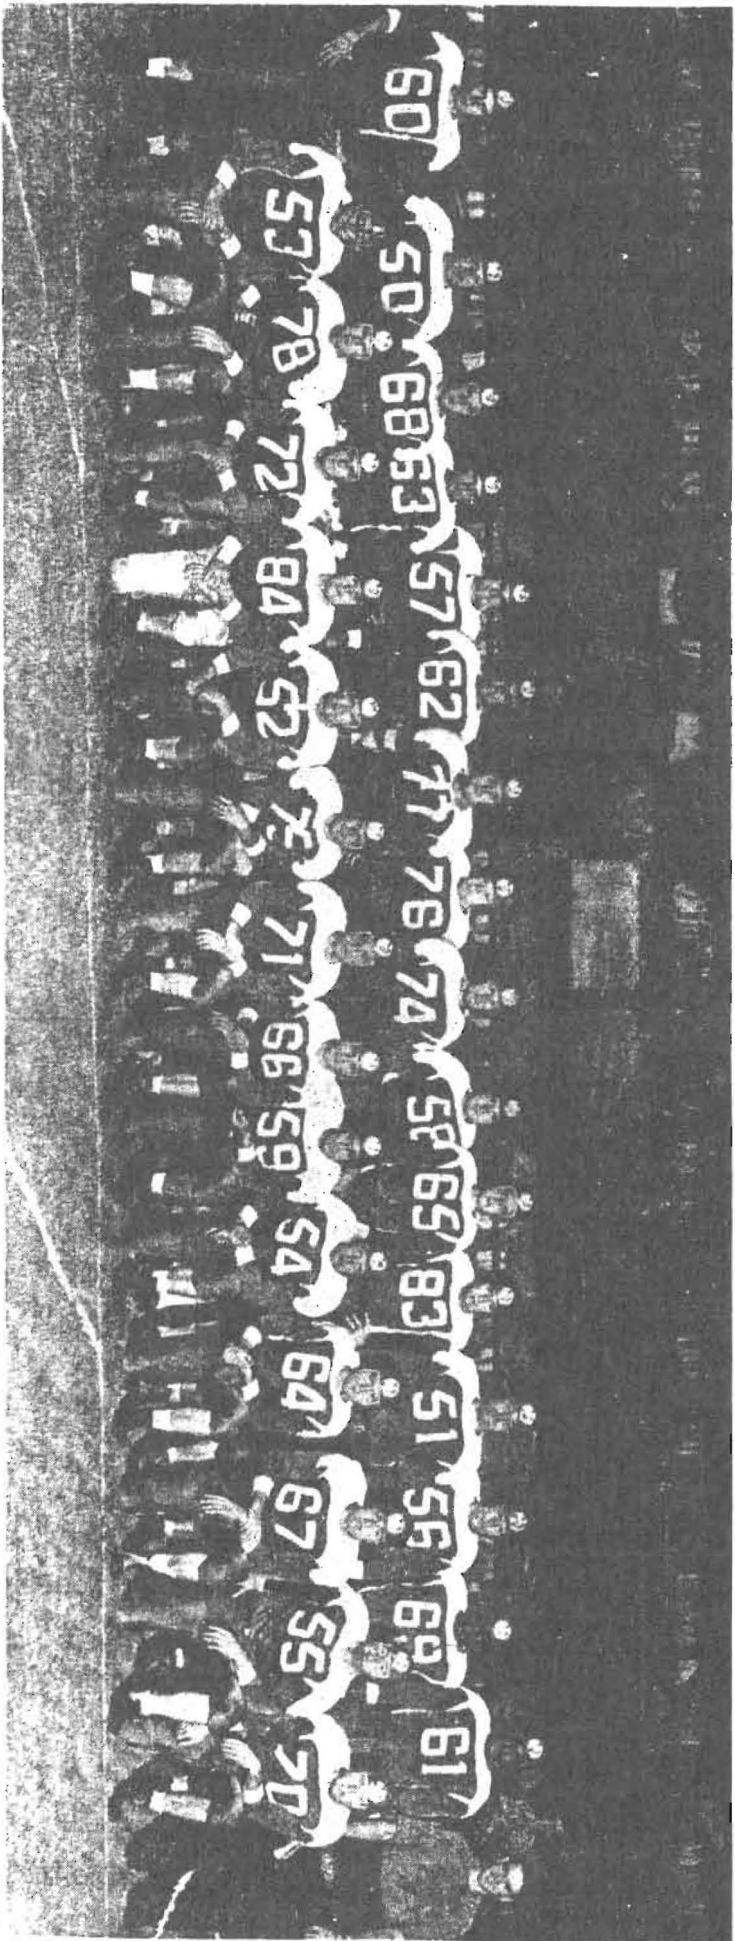

Montreal Alouettes 1948

FIRST Row: 53 Ralph Tschy E 6 170, 78 Virgil Wagner HB 6 180, 72 Ray Kirbyson HB 5'8" 155, 84 Ivan Sheridan C 5'9" 217, 52 Hal Grice G 5'9 198, 75 John Taylor E 5-10 174, 71 Earl Smith QB 5-9 171, 66 Steve Nemeth QB 5-10 170, 59 Ollie Segatore G 5-9 200, 54 Kas Kidruk C 5-9 205, 64 Red Nowar HB 5-9 180, 67 Steve Chanko T 6-1 210, 55 Bob Cunningham FB 6 180, 70 Keith English E 5-11 165